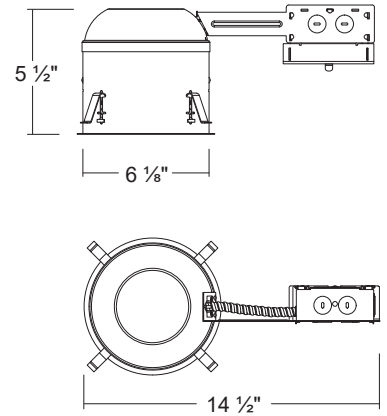

LED600SICRA / LED600SICRA-01V

6" IC Air-Tight LED Dedicated Shallow Remodel Housing

Dimensions

SPECIFICATION

Junction Box

- Listed for through branch circuit wiring
- Contains one 1-1/8", six 7/8" knockouts
- New Cable Trap for easy installation of Romex Cable (US Patented / China Patented)

Ceiling Thickness

- Housing adjusts from 5/8" - 1-3/8" to accommodate various ceiling thickness

Remodel Clips

- Four remodel clips secure housing and accommodates 1/2" and 5/8" ceiling materials

Listings

- cULus Listed for Damp Location
- cULus Listed for Feed Through
- Certified under ASTM-E283 for Air tight construction